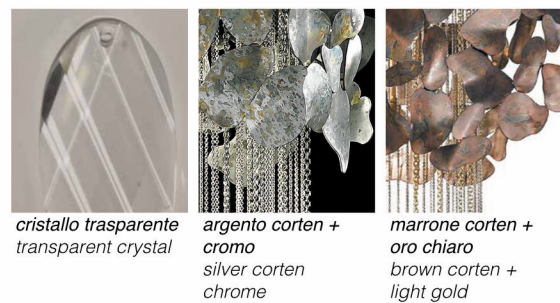

# CORTEN

DESIGN Cristian Feltrin

*cristallo trasparente*  
transparent crystal

*argento corten + cromo*  
silver corten chrome

*marrone corten + oro chiaro*  
brown corten + light gold

La collezione è disponibile nei seguenti abbinamenti colore:

- argento corten con catene cromate
- marrone corten con catene oro chiaro

The collection is available in the following colour combinations:

- silver corten with chromed chains
- brown corten with golden chains

The finish CORTEN (silver or brown) is the result of a procedure of natural oxidation. The procedure is every time affected by the percentage of humidity in the air, by the external temperature and by other environmental variables. Hands of man and a special processing are a value added, which is evidence of the real 'Made in Italy'. As in all works where the procedure is not mechanical but handcrafted, variations are possible, but they must not be considered as a defect, but rather as a proof of the uniqueness of the product. Corten finish makes the product as unique, since every results is not reproducible in identical way. The pictures of our catalogues are only an example of the kind of the product, but they cannot be considered strictly as samples of them, since the result can be different.